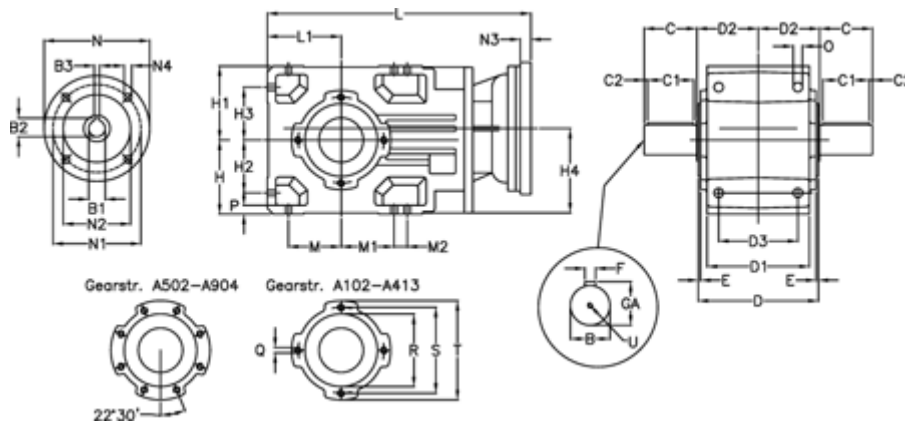

Article number: 29600104092220  
 Description: Bevel helical gearbox  
 A102UD-40,9-P63B5

## Measures

B = 25	D1 = 95	H1 = 70	M2 = 0	Q = M8x12
B1 = 11	D2 = 63	H2 = 50.0	N = 140	R = 80
B2 = 12.8	D3 = 75	H3 = 50.0	N1 = 115	S = 100
B3 = 4	Description = A102UD-xx-P63 B5	H4 = 83.0	N2 = 95	T = 120
C = 45	E = 3.0	L = 282.5	N3 = 0	U = M8x19
C1 = 35	F = 8	L1 = 70	N4 = M8x19	
C2 = 5.0	GA = 28.0	M = 50.0	O = 9.5	
D = 117	H = 70	M1 = 50.0	P = 9	